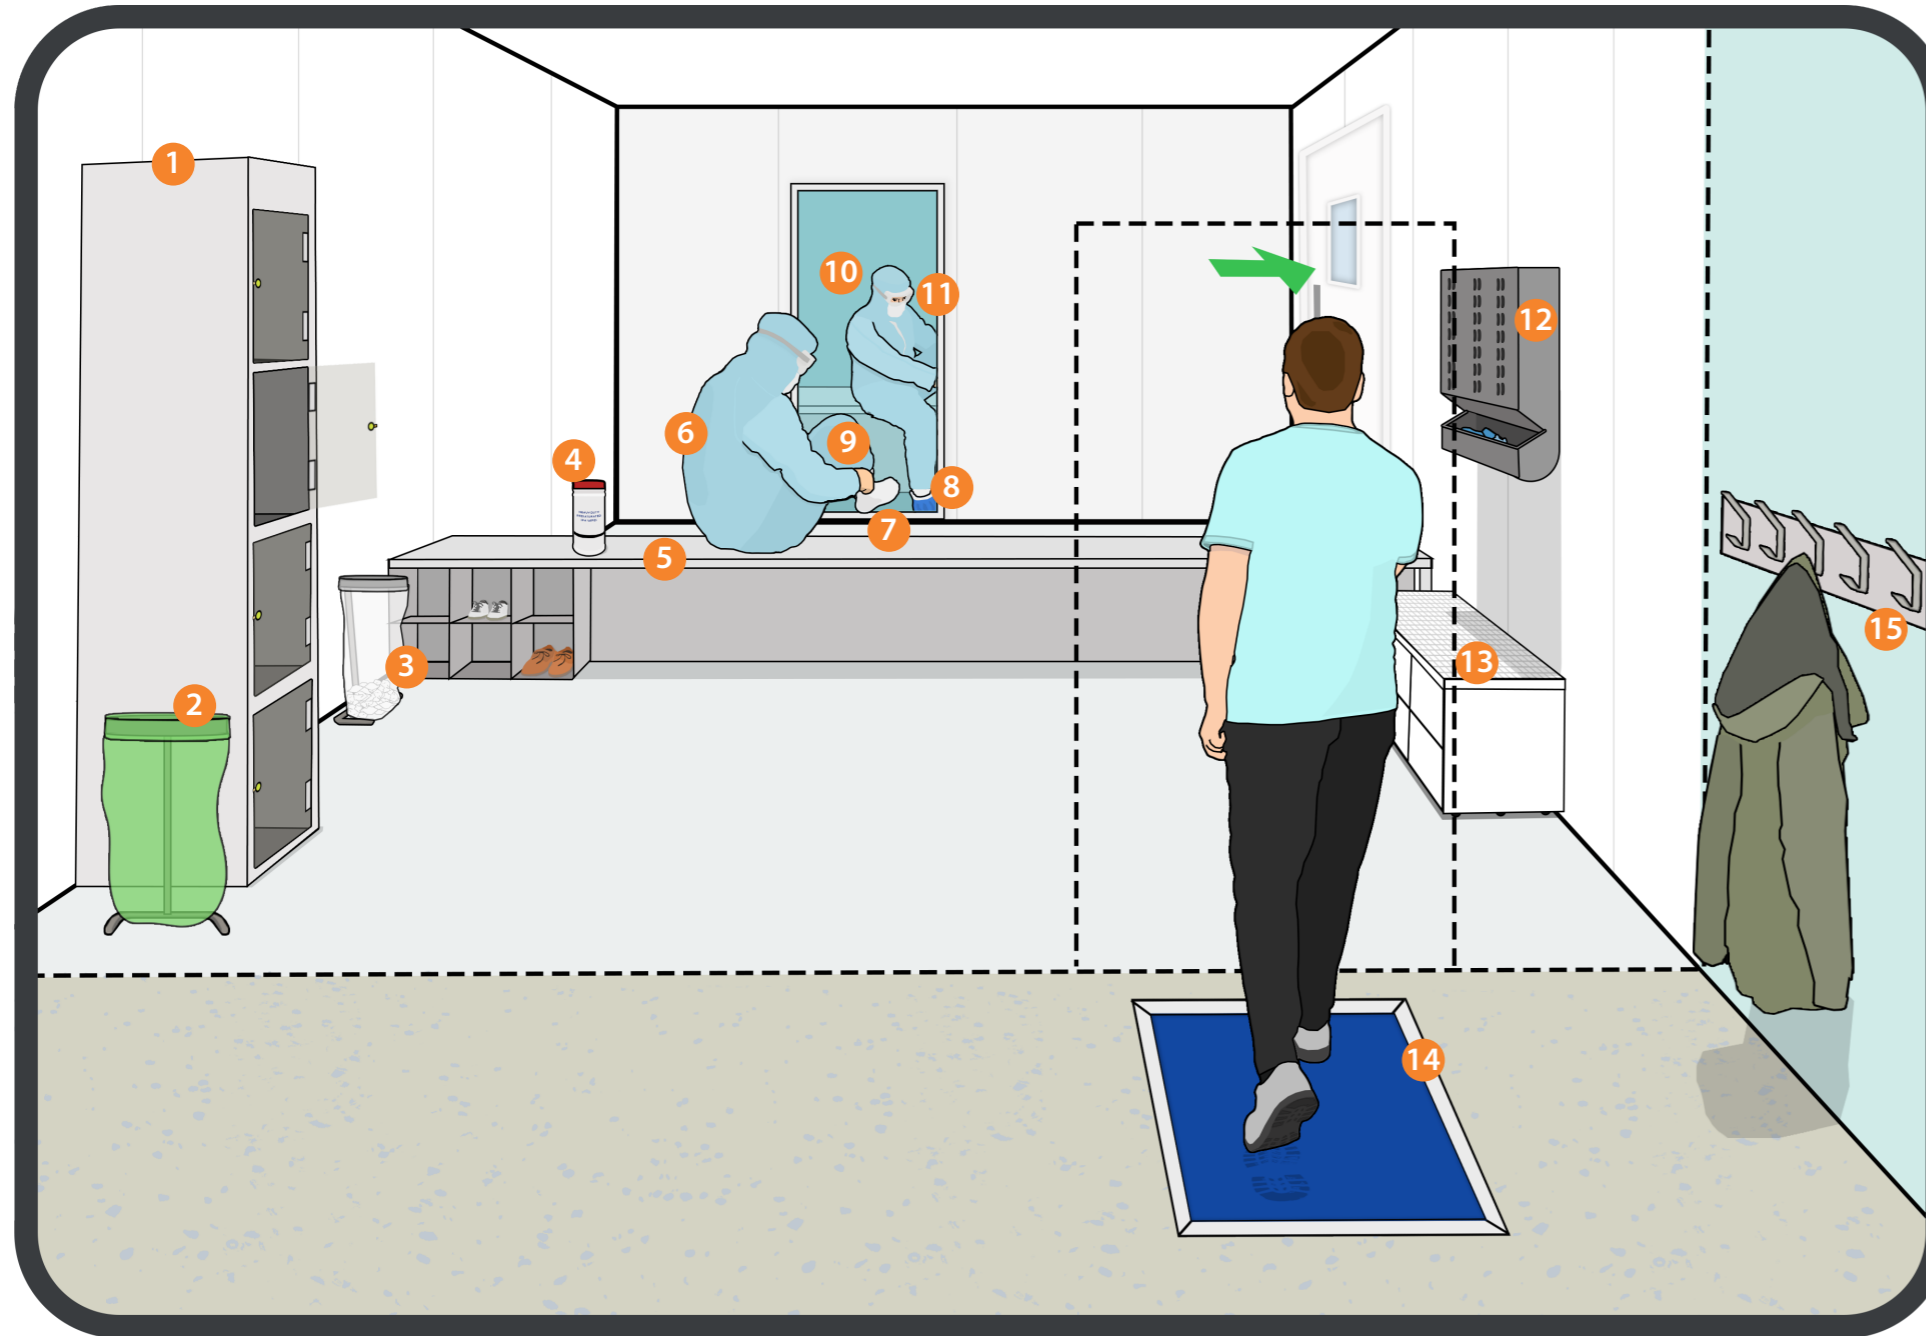

# EXAMPLE OF A CLEANROOM GOWNING AREA

For our full range of **Cleanroom Consumables** scan here

## PRODUCTS

- |                      |                      |                     |                  |                    |               |
|----------------------|----------------------|---------------------|------------------|--------------------|---------------|
| 1. Clear Door Locker | 2. Waste Sack Holder | 3. Refuse Sack      | 4. IPA Tub Wipes | 5. Step-Over Bench | 6. Coverall   |
| 7. Cleanroom Sock    | 8. Shoe Cover        | 9. Cleanroom Gloves | 10. Goggles      | 11. Face Mask      | 12. Dispenser |
| 13. Storage Unit     | 14. Adhesive Mat     | 15. Clothes Hooks   |                  |                    |               |